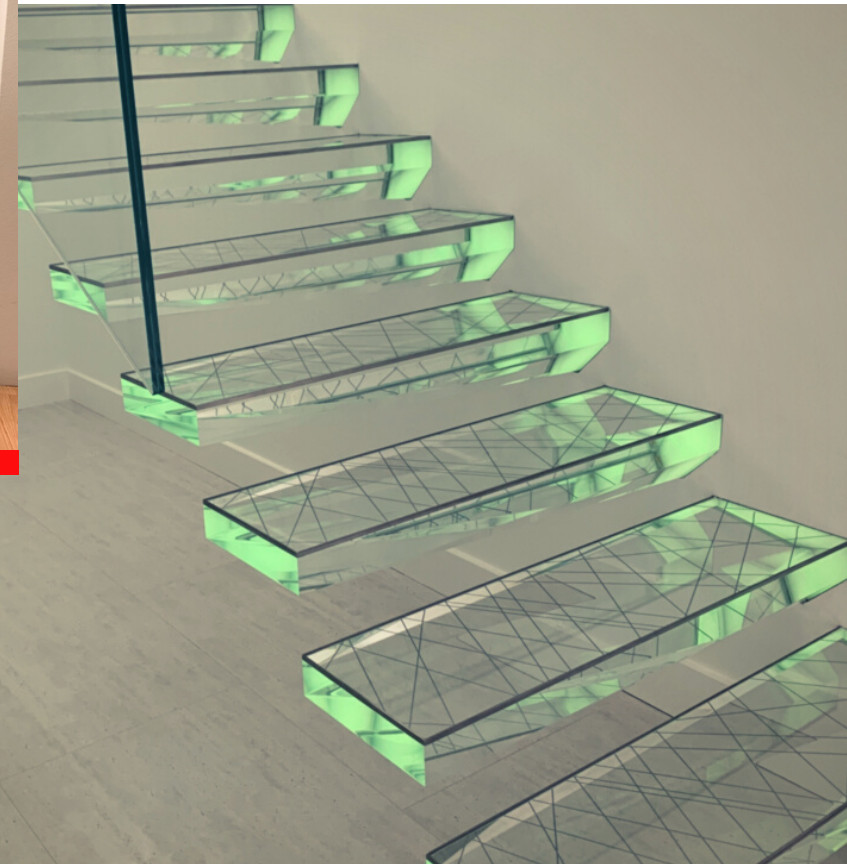

DIAMOND

AT THE LIMIT

The treads in Acrylic with LED provide an unreal look. Almost like from another world..

The step surface is covered with a custom patterned glass plate. This gives the product a long lasting and amazing feature.

ACRYLIC AND LED

HIGH-TECH MEETS DESIGN

When the light flushes through the tread it sparkles like a diamond..

Have a look at this feature stair in our show room in Merano Italy or visit a building place and see the installed product

SPACE DIAMOND

Stairs with Italian design and German quality craftsmanship for clients around the world

DIAMOND

STAIRS OR ART?

This stair design is more a piece of art than a functional staircase.

Make it unique and get your custom pattern on top of each tread