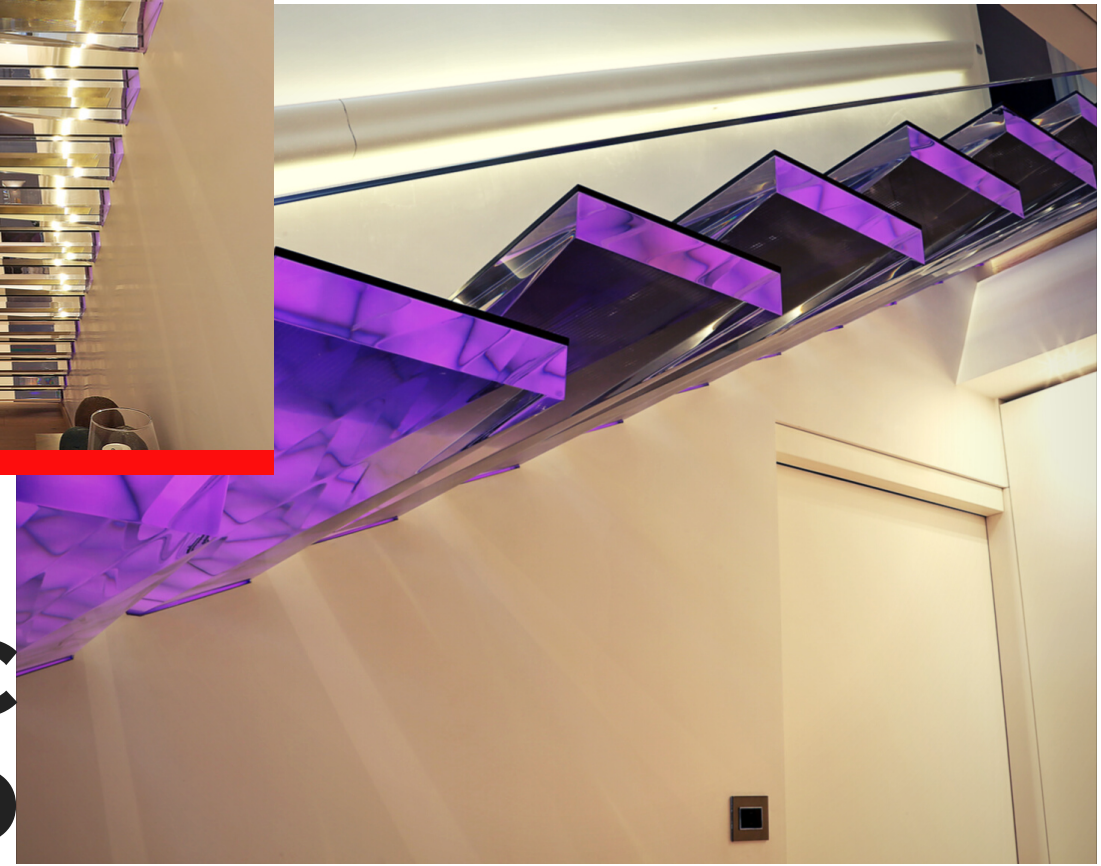

DIAMOND

AT THE LIMIT

The treads in Acrylic with LED provide an unreal look. Almost like from another world..

The step surface is covered with a custom patterned glass plate. This gives the product a long lasting and amazing feature.

ACRYLIC AND LED

HIGH-TECH MEETS DESIGN

When the light flushes through the tread it sparkles like a diamond..

Have a look at this feature stair in our show room in Merano Italy or visit a building place and see the installed product