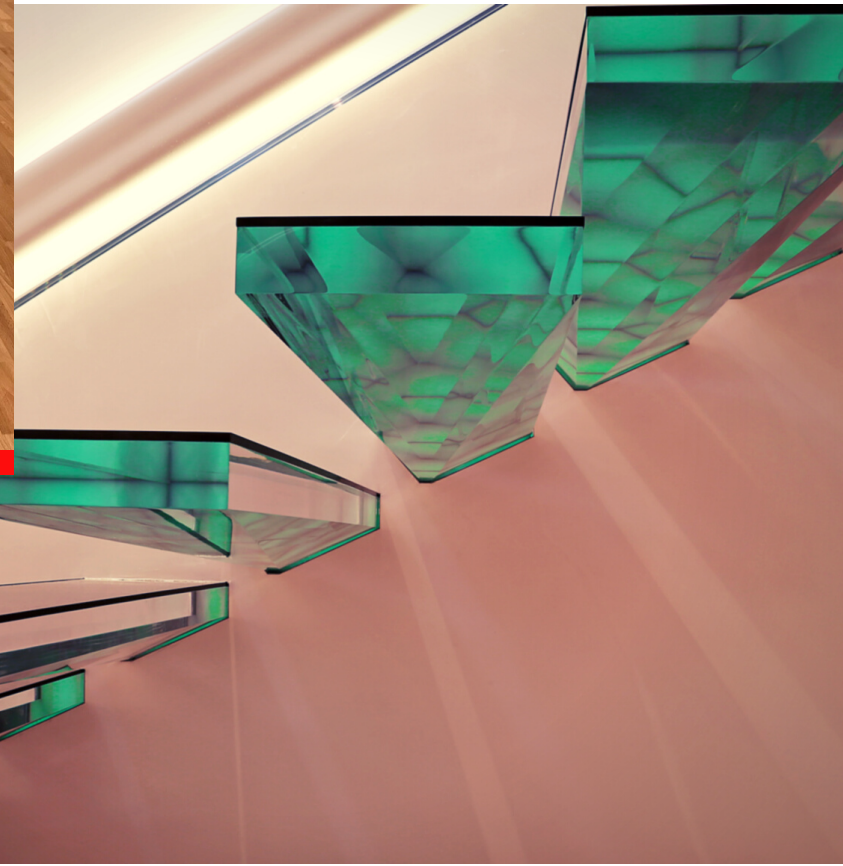

DIAMOND

AT THE LIMIT

The treads in Acrylic with LED provide an unreal look. Almost like from another world..

The step surface is covered with a custom patterned glass plate. This gives the product a long lasting and amazing feature.

ACRYLIC AND LED

HIGH-TECH MEETS DESIGN

When the light flushes through the tread it sparkles like a diamond..

Have a look at this feature stair in our show room in Merano Italy or visit a building place and see the installed product