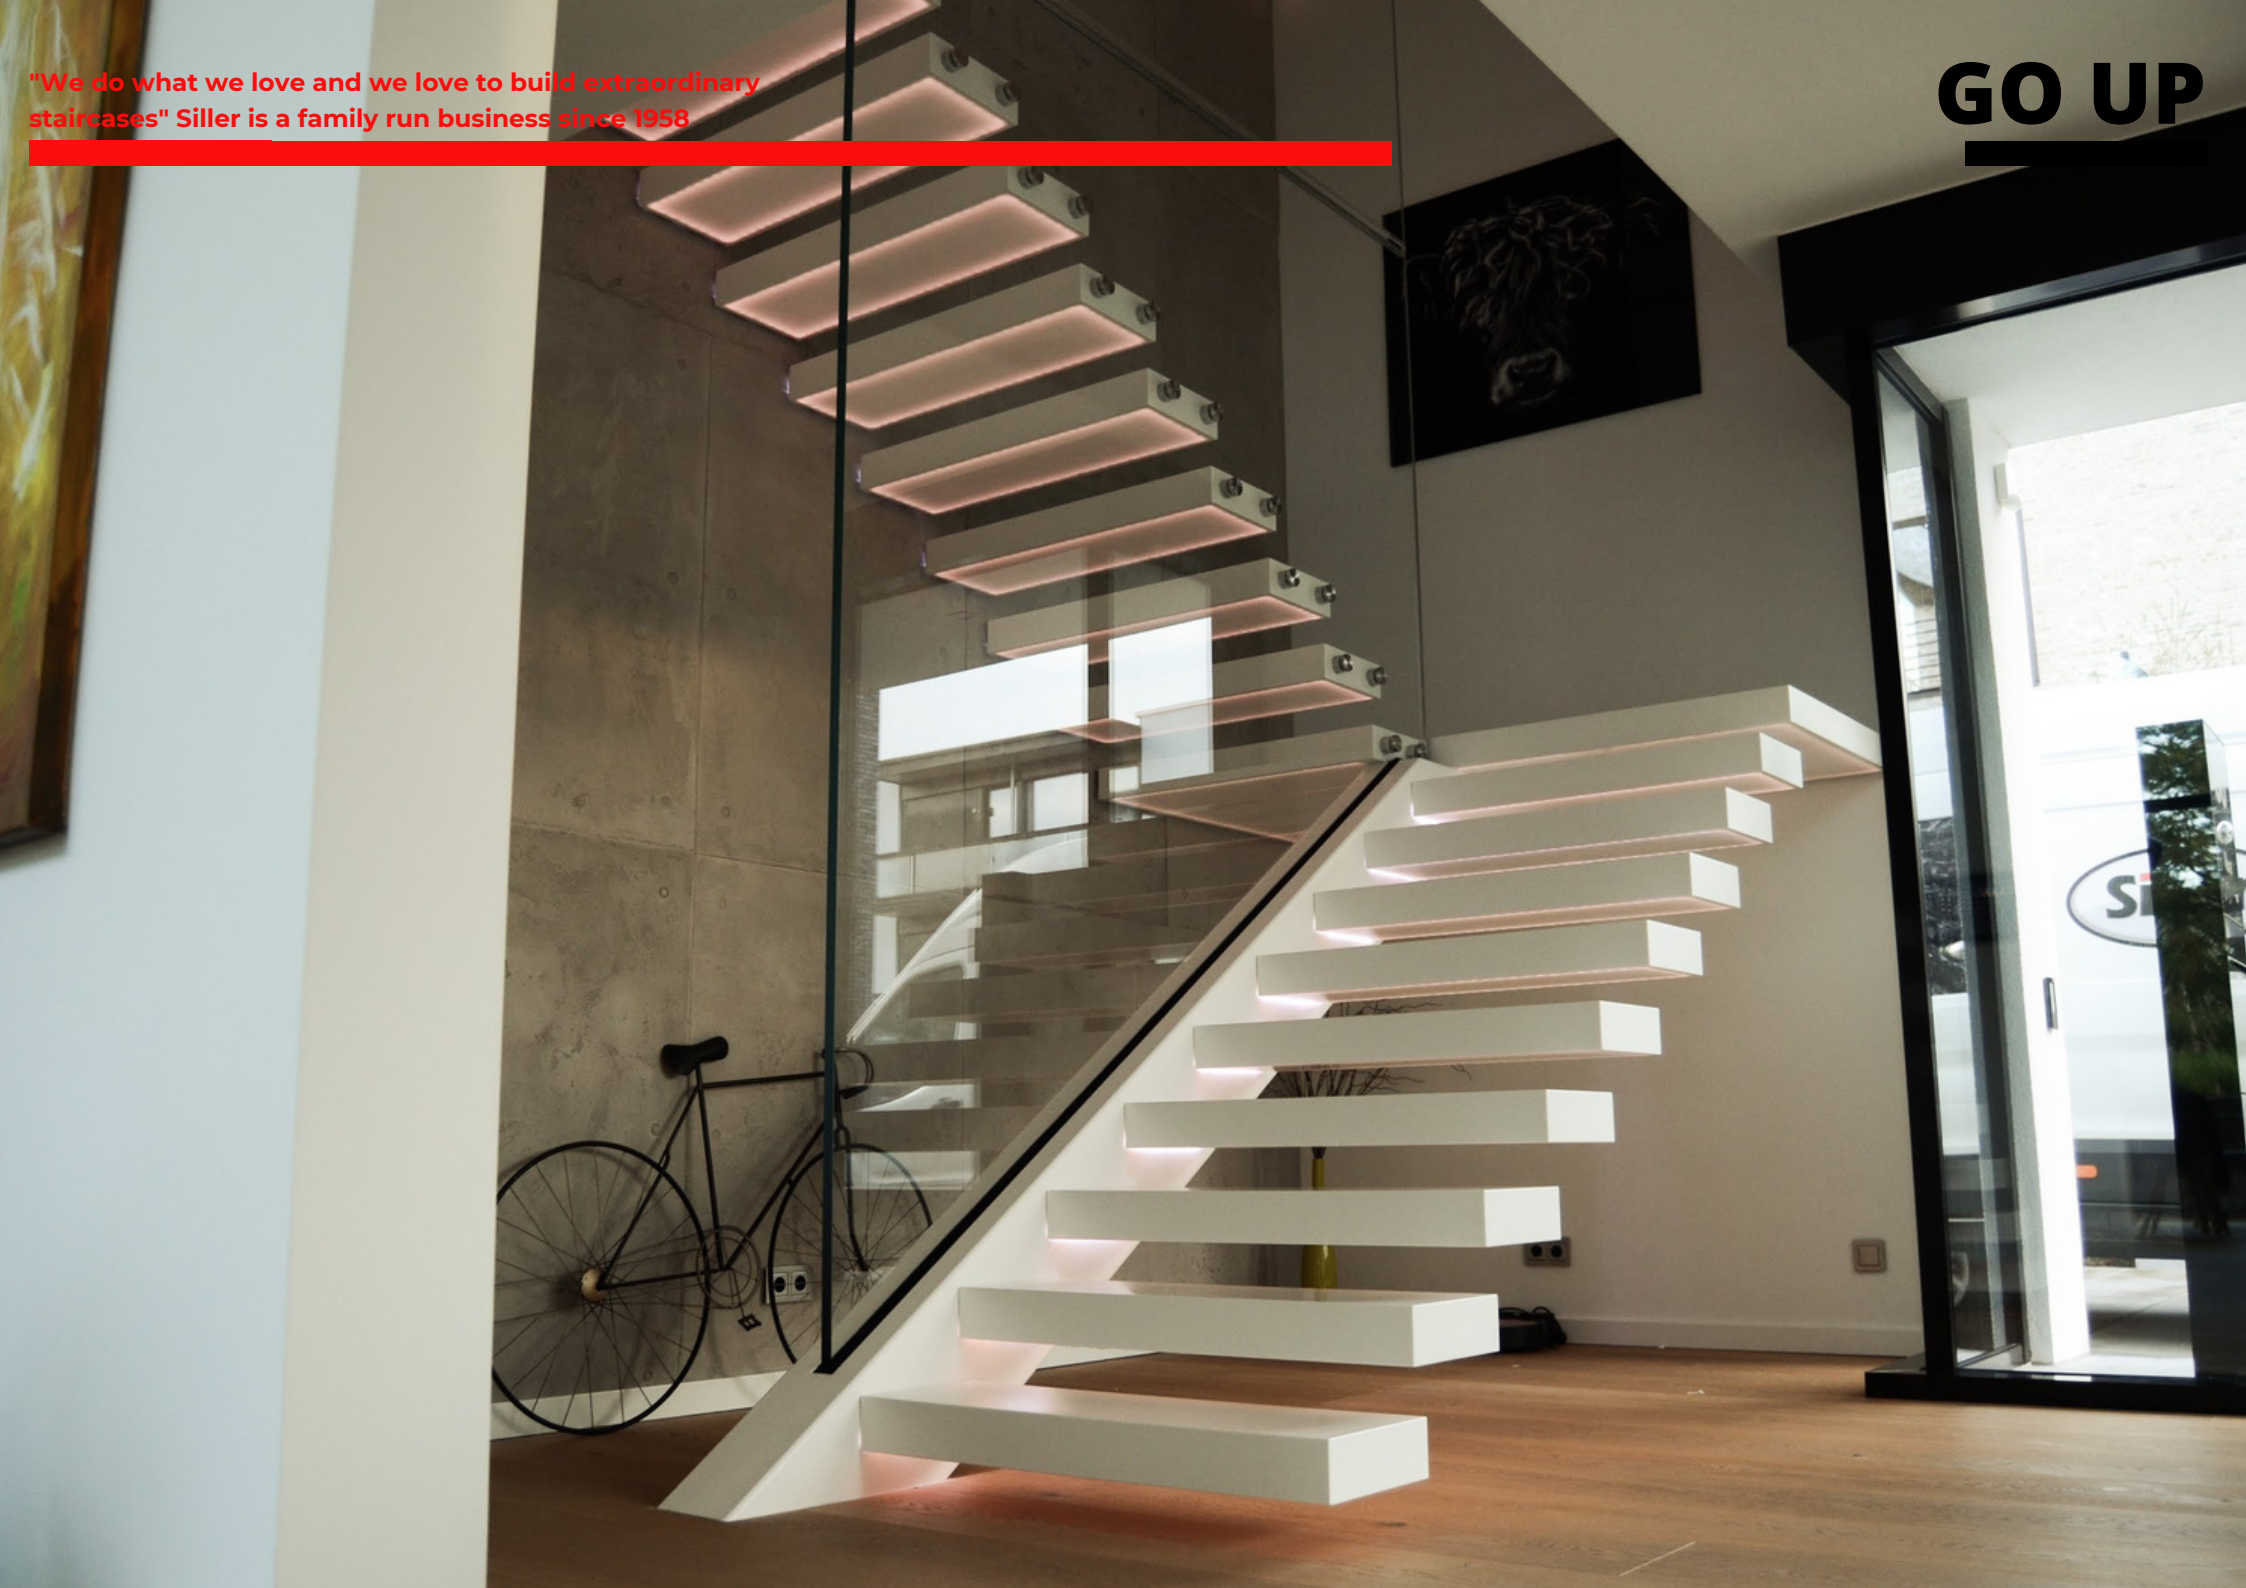

GO UP

"We do what we love and we love to build extraordinary staircases" Siller is a family run business since 1958