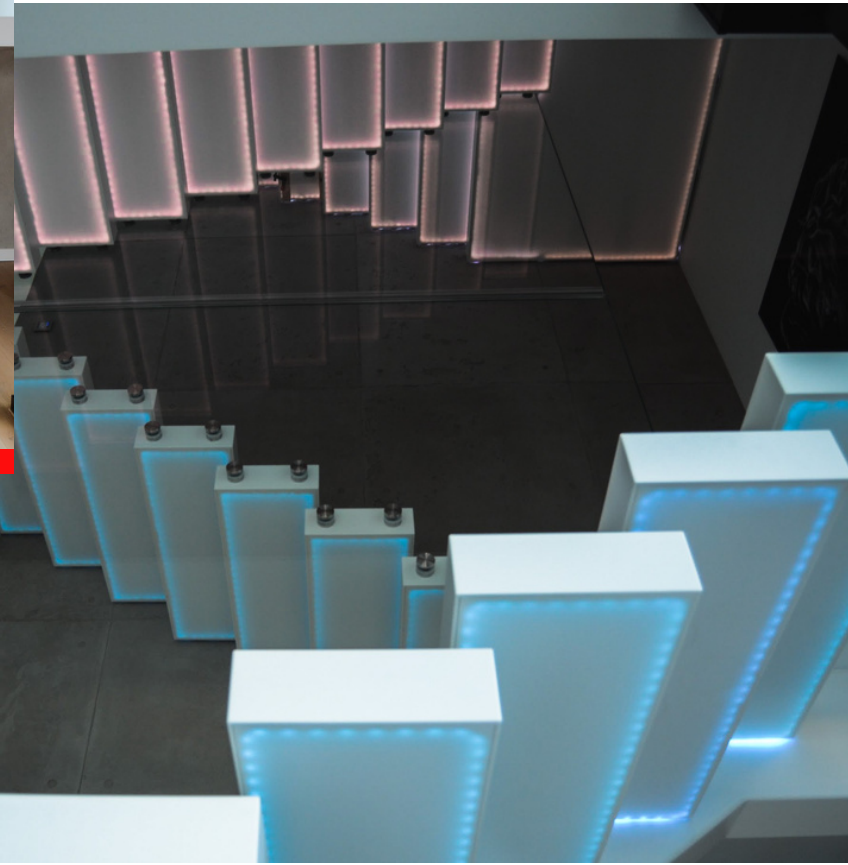

To minimize the visible hardware and make the design as clean and straight forward as possible is one of the trademarks of SILLER